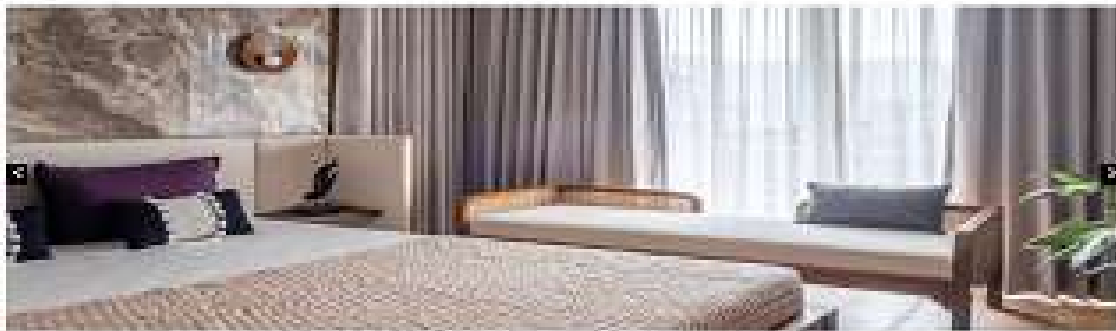

House of Short Stories by Studio KE Architects unfolds picturesque tales

INTERIOR ARCHITECTURE

Blue leather sofas with standing brass chairs (Herman Miller Company) reinforce the use of brass in the living space. Bespoke lighting elements like the indoor light screen, Sassy Light by Lou Chen, the Light G.T.R. Lamp by Jimmy Hsu and the brass table lamp by Studio KE Architects, who brought their architectural expertise to the table, work together to create an exciting home environment. Photo: Sassy Studio.

A wide variety of accessories including a round mirror, the wood panel lamp (by Studio KE Architects), bedside lighting (by Jimmy Hsu) and the brass pendant (by Lou Chen) (Herman Miller Company) are added to create a rich atmosphere. The magazine credits the House of Short Stories to the talented architectural talents of the contemporary interior. Photo: Sassy Studio (Photography by Sassy Studio).